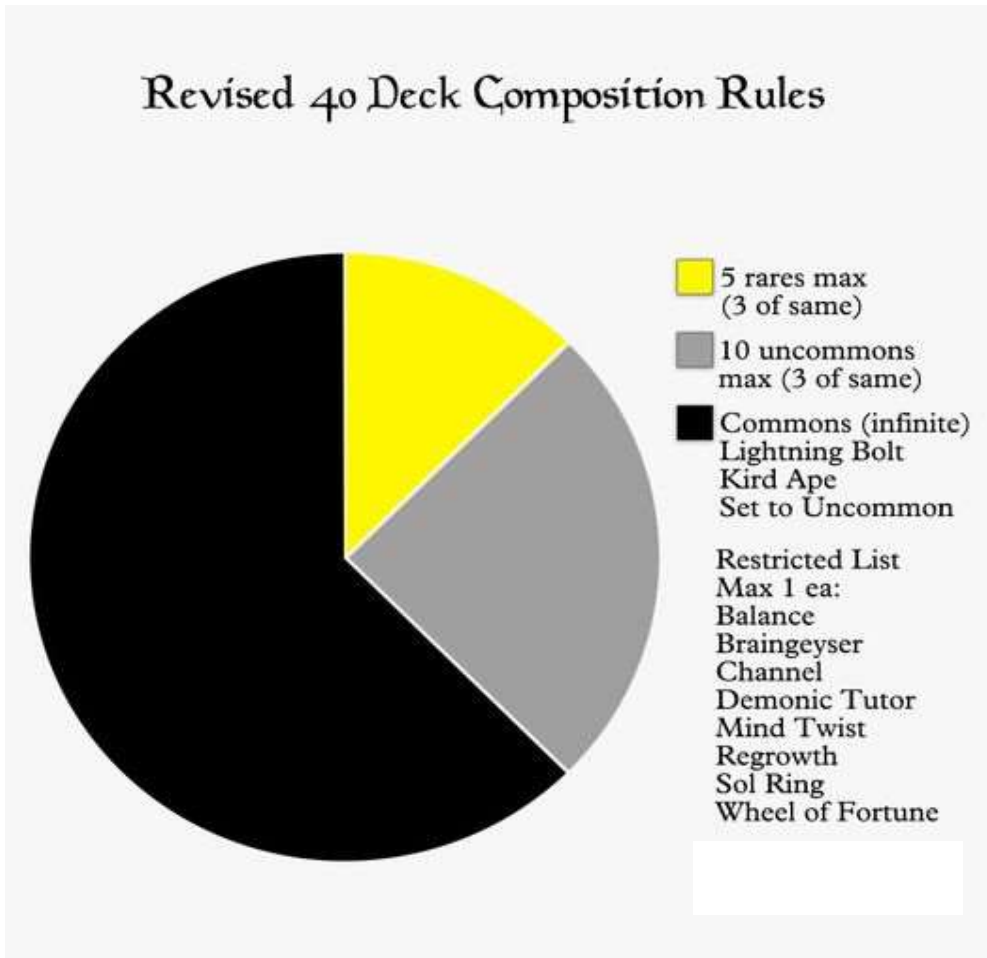

# REVISED 40 FORMAT

## LEGAL SETS

Revised 40 decks may consist of cards from the following sets:

Revised / 3rd Edition

Revised FWB (French, German, and Italian)

Revised FBB (French, German, and Italian)

Summer Magic / Edgar

Artist Proof versions of these cards are also legal